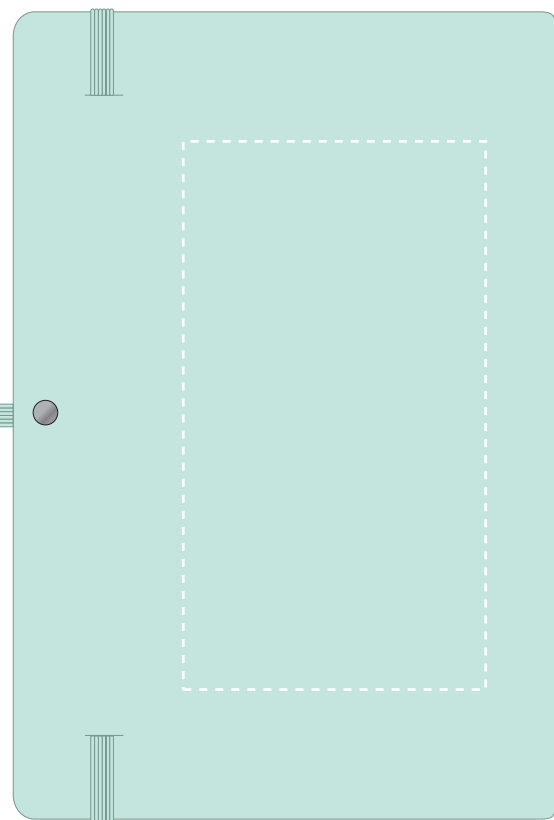

We stock this item in the following colours

**PANTONE REFERENCE(S)**

- Colour 1
- Colour 2
- Colour 3
- Colour 4

Product Image for visualisation  
- colours may vary

ARTWORK SCALE 50%

- CENTRED TO PRINT AREA
- CENTRED TO NOTEBOOK

ARTWORK SCALE 50%

- CENTRED TO PRINT AREA
- CENTRED TO NOTEBOOK

The dashed line is to demonstrate print area and will not appear on your printed item

**PLEASE NOTE:**

- All colours including print and product are for visual purposes only and should not be regarded as the actual colour of the product and print.
- Some products may vary from batch to batch and may differ from previous orders.
- The colour and texture of a product can also have an effect on the final print colour.
- By approving this order we accept that you understand these terms.

To proceed, please approve visual via the online system.

ARTWORK SCALE 100%  
Max print area: 195mm x 100mm

ARTWORK SCALE 100%  
Max print area: 145mm x 80mm