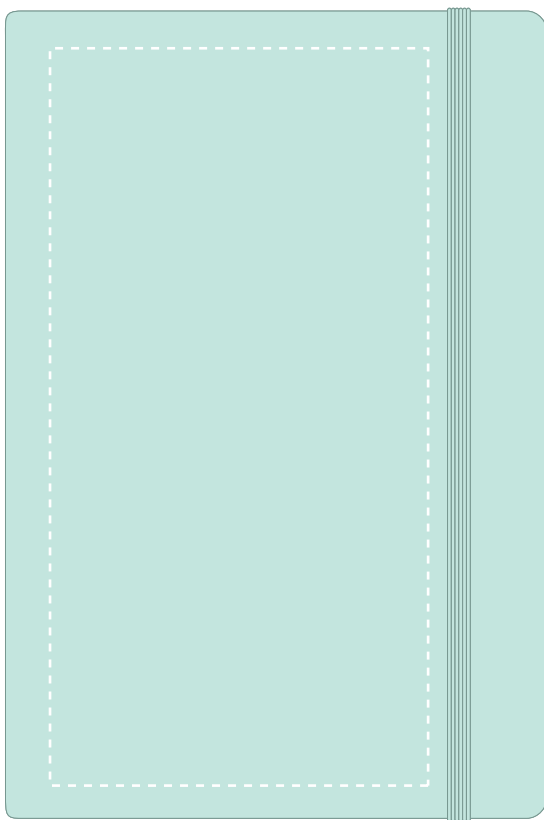

Your Ref:  
Our Ref:

Quantity:  
Version: 1

Product Code: QS0345  
Product Colour: PASTEL GREEN

**PRINTING CONCERNS:**

Please note that this product has Sustainability Markings that are not visible from this perspective

We stock this item in the following colours

**PANTONE REFERENCE(S)**

- Colour 1
- Colour 2
- Colour 3
- Colour 4

Product Image for visualisation  
- colours may vary

ARTWORK SCALE 50%

- CENTRED TO PRINT AREA
- CENTRED TO NOTEBOOK

ARTWORK SCALE 50%

- CENTRED TO PRINT AREA
- CENTRED TO NOTEBOOK

The dashed line is to demonstrate print area and will not appear on your printed item

**PLEASE NOTE:**

- All colours including print and product are for visual purposes only and should not be regarded as the actual colour of the product and print.
- Some products may vary from batch to batch and may differ from previous orders.
- The colour and texture of a product can also have an effect on the final print colour.
- By approving this order we accept that you understand these terms.